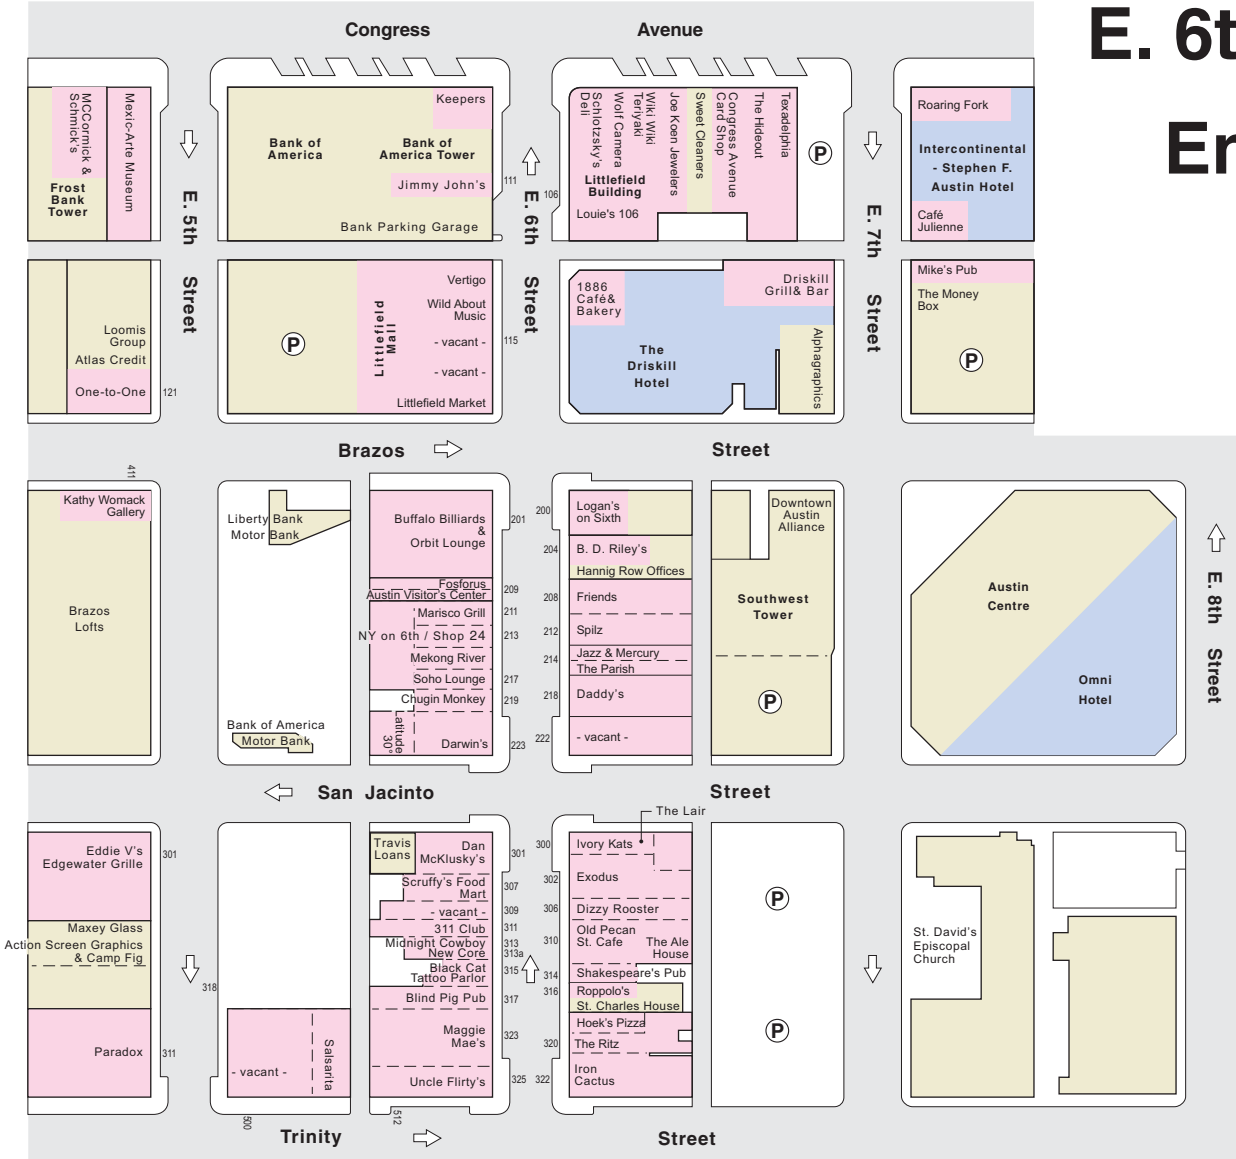

E. 6th St. / Red River St. Entertainment Area

- Nightclubs, Restaurants, Museums and Retail
- Hotels
- P Public Parking
- One-Way Street

Revised February 26, 2007

City of Austin
Economic Growth & Redevelopment Services Office

This map has been produced by the City of Austin for the sole purpose of aiding planning decisions and is not warranted for any other use. No warranty is made by the City regarding its accuracy or completeness.