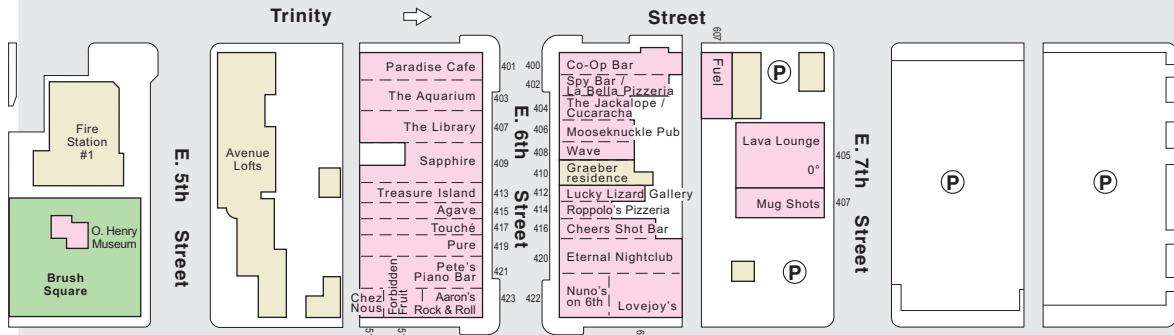

City of Austin
Economic Growth & Redevelopment Services Office